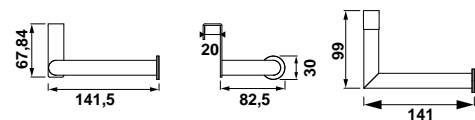

53144 SOPORTE SECADOR COLGANTE €/u
● 00 Cromo ● 02 Negro 32,0