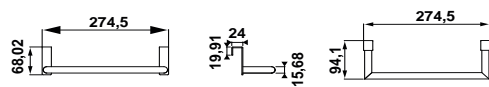

53142 PERCHA COLGANTE €/u
● 02 Negro ● 00 Cromo 35,0