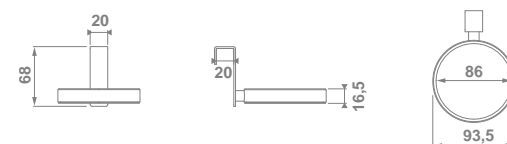

53142 PERCHA COLGANTE €/u 35,0
● 00 Cromo ● 02 Negro