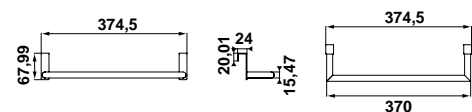

53141 TOALLERO COLGANTE DE 27,5 €/u
● 00 Cromo ● 02 Negro ○ 01 Blanco 58,0