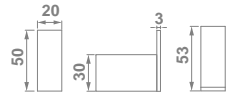

53131 PORTARROLLOS SIN TAPA €/u 40,0
● 00 Cromo ● 02 Negro