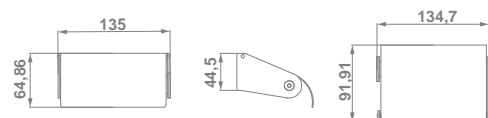

53132 TOALLERO 30 CM €/u 63,0
● 00 Cromo ● 02 Negro